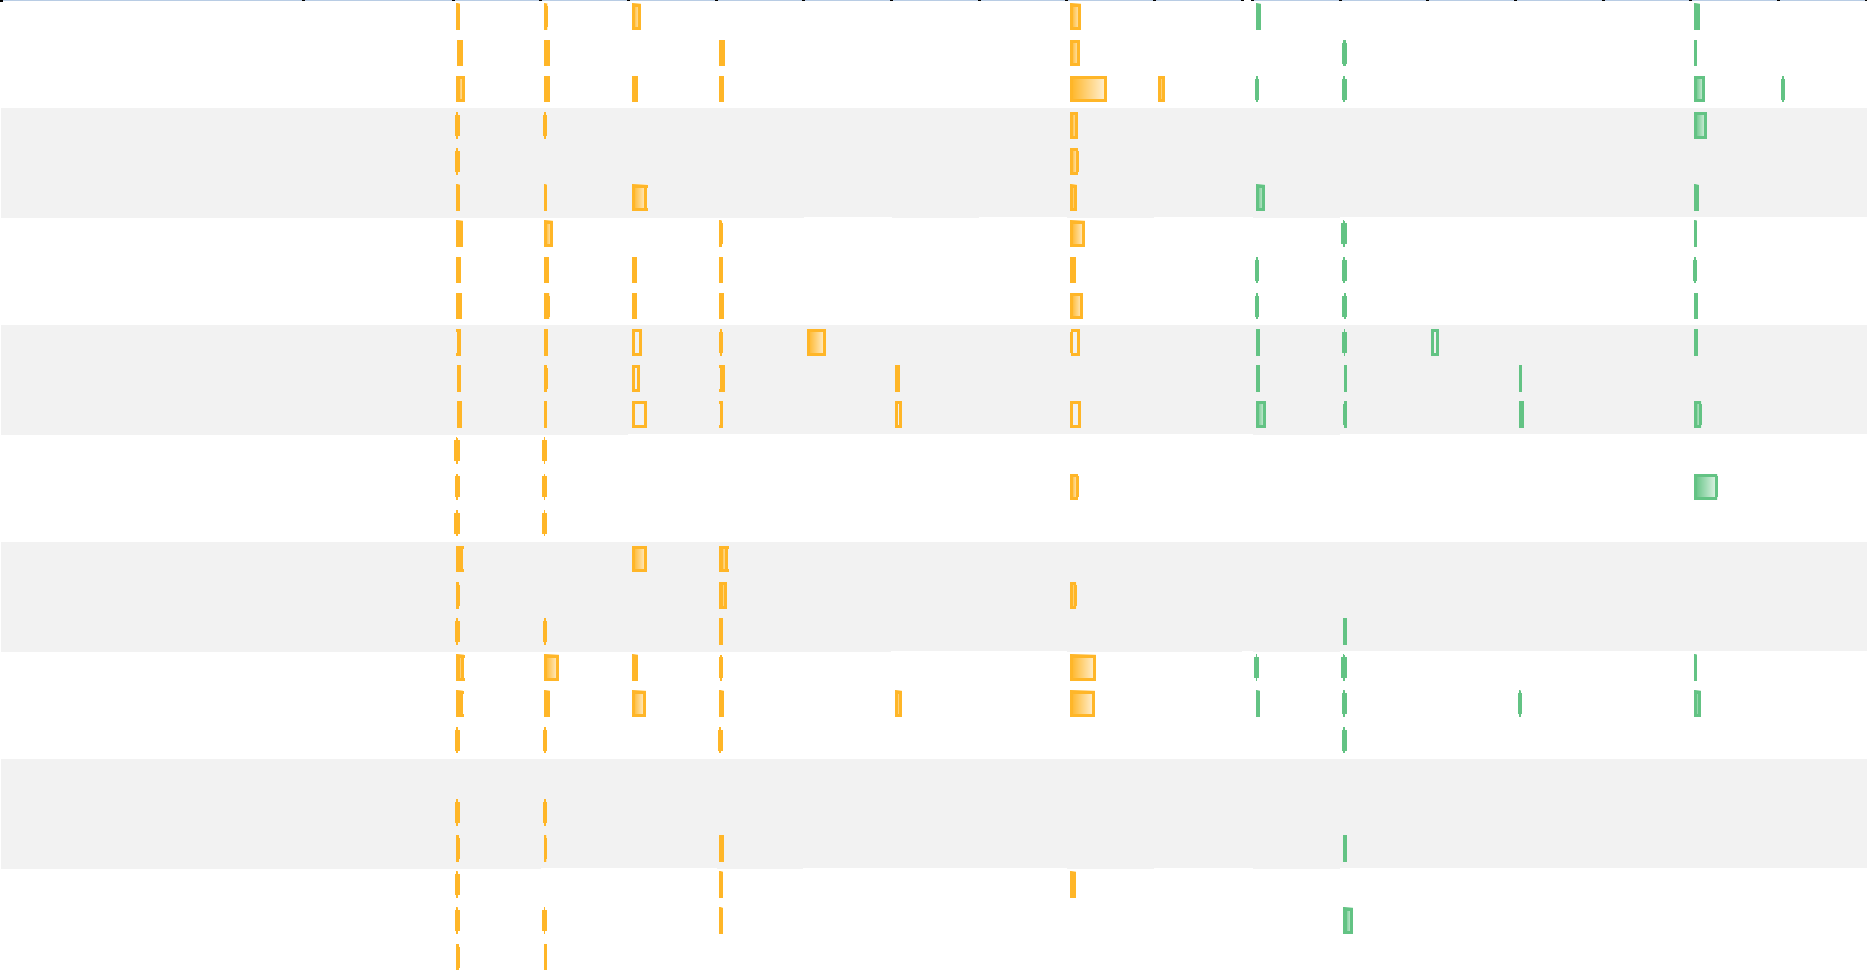

PPS Major Discipline Incidents 2023-24 - With Relative Rate Index

		Distinct Students Expelled or Suspended out of School										Relative Rate of Racial Group to White						
School Type	School	Year	Overall	White	African American	Latino	Native American	Asian	Pacific Islander	Multiple (Not Asian White)	Multiple (Asian White)	African American	Latino	Native American	Asian	Pacific Islander	Multiple (Not Asian White)	Multiple (Asian White)

PPS Major Discipline Incidents 2023-24 - With Relative Rate Index

PPS Major Discipline Incidents 2023-24 - With Relative Rate Index

		Distinct Students Expelled or Suspended out of School										Relative Rate of Racial Group to White						
School Type	School	Year	Overall	White	African American	Latino	Native American	Asian	Pacific Islander	Multiple (Not Asian White)	Multiple (Asian White)	African American	Latino	Native American	Asian	Pacific Islander	Multiple (Not Asian White)	Multiple (Asian White)

PPS Major Discipline Incidents 2023-24 - With Relative Rate Index

PPS Major Discipline Incidents 2023-24 - With Relative Rate Index